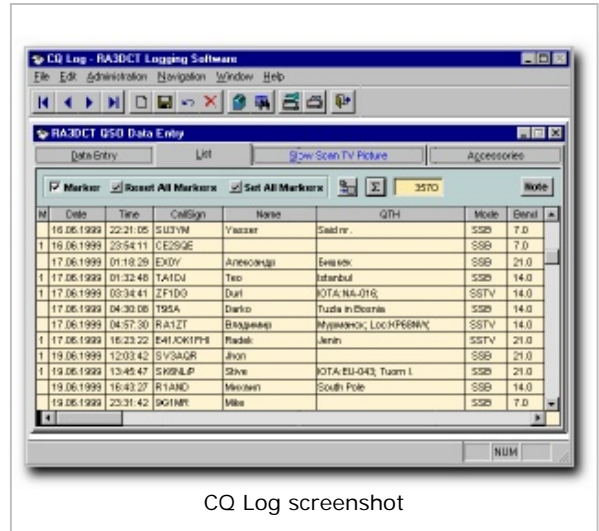

CQ LOG: Oleg N. Silkin, RA3DCT has just released the new version of his shareware logging software, "CQ Log". He is also the author of "CQ Callbook". For further information please visit <http://www.cqlog.com/> or e-mail Oleg at ra3dct@cqlog.com

FMRE RTTY CONTEST: The Mexico RTTY International Contest, sponsored by the Federacion Mexicana de Radioexperimentadores (FMRE), will be held on 80-10 metres from 18 UTC on 7 February through 24 UTC on the 8th. For further information visit www.fmre.org.mx or e-mail Jose Levy, XE1J (xe1j@ucol.mx). [TNX XE1KK]

LOGS: Online logs for 3G2D (SA-086) are now available at <http://www.mdxc.org/logsearch1.asp> [TNX CE6TBN]

LOGS: Online logs for JY8YB, JY9QJ and JY8B are available at <http://www.qsl.net/dl5mby>

QSL DB: Boye Christensen, OZ7C has updated his QSL DBase (which now contains 344,316 unique records) for Packet Cluster. The package can be downloaded at <http://www.qsl.net/oz7c/qsl> [TNX OZ7C]

TO4E: The TO4E team went QRT on 20 December around 20 UTC and arrived to Saint Denis (Reunion) in the late afternoon of the 21st. More than 34,000 QSO have been logged from Europa. On line logs for either TO4E and TO4WW are now available at <http://europa2003.free.fr/> (they were "temporarily suspended" as they included a wild card call search feature which could affect QSLing integrity).

V8AQZ: The web page for Flo, V8AQZ is at <http://www.mdxc.org/v8aqz/> [TNX IZ8CGS]

CQ Log screenshot