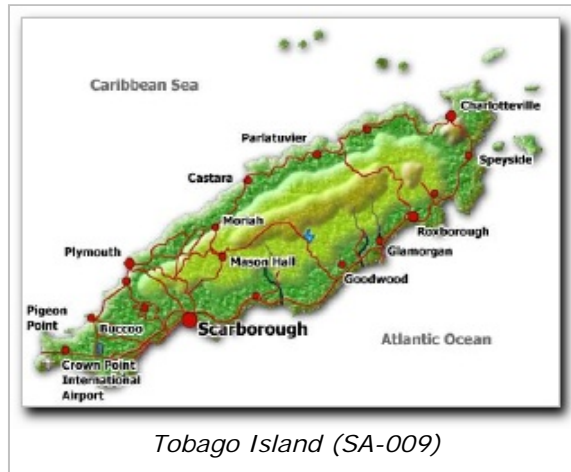

10-12 December Rurutu (OC-050), Austral Islands

12-15 December Tubuai (OC-152) Austral Islands

16-23 December Maupiti, Raiatea, Bora Bora (all OC-067), French Polynesia

23-25 December Huahine (OC-067), French Polynesia

FO_au - Veko/OH1AWW, Jouko/OH1RX, Henri/OH3JR, Veijo/OH6KN and Kimmo/OH9MDV will be active from the Austral Islands on 5-19 January. They plan to operate on all bands CW, SSB and digital modes, with an emphasis on the low bands. [TNX The Daily DX]

FR/E - The TO4E activity from Europa is still scheduled to run through 15 December. Some 15300 QSOs have been made so far (5800 SSB, 7700 CW, 1800 RTTY and 6 QSOs on 6 metres with ZS stations), plus 4000 QSOs logged as TO4WW during the CQ WW DX CW Contest. The new QRV times are 06.00-07.00 UTC and 15.30-19.45 UTC: the operators will try to spend more time on the bands, but the generators are not under their control, and they have necessarily to obey orders. The main station is now being used for SSB. An effort will be made to work US West Coast stations, and special attention will be paid to Scandinavia. The web site is at <http://europa2003.free.fr/>. QSL via F5OGL. [TNX F5CWU]

FR/E - The station signing TO4E on 40 metres CW from 21.15 UTC to 23.53 UTC on 28 November was a pirate. Through 10 December TO4E had logged 21851 QSOs (3264/10m, 2239/12m, 6584/15m, 3203/17m, 2847/20m, 1825/30m, 1412/40m, 351/80m and