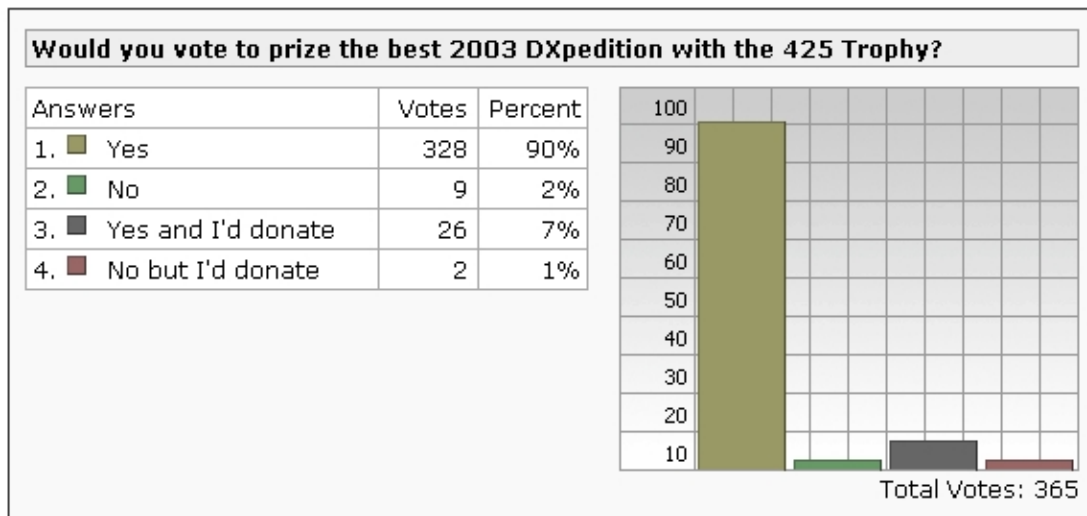

News from the WEB

D2PFN: A web site for Ed/4L4FN, who is currently active as D2PFN from Angola, has been set up at <http://www.amsatnet.com> [TNX The Daily DX]

CQ LOG: Oleg N. Silkin, RA3DCT has just released the new version of his shareware logging software, "CQ Log". He is also the author of "CQ Callbook". For further information please visit <http://www.cqlog.com/> or e-mail Oleg at ra3dct@cqlog.com

FMRE RTTY CONTEST: The Mexico RTTY International Contest, sponsored by the Federacion Mexicana de Radioexperimentadores (FMRE), will be held on 80-10 metres from 18 UTC on 7 February through 24 UTC on the 8th. For further information visit www.fmre.org.mx or e-mail Jose Levy, XE1J (xe1j@ucol.mx). [TNX XE1KK]

LOGS: Online logs for 3G2D (SA-086) are now available at <http://www.mdxc.org/logsearch1.asp> [TNX CE6TBN]

LOGS: Online logs for JY8YB, JY9QJ and JY8B are available at <http://www.qsl.net/dl5mby>

QSL DB: Boye Christensen, OZ7C has updated his QSL DBase (which now contains 344,316 unique records) for Packet Cluster. The package can be downloaded at <http://www.qsl.net/oz7c/qsl> [TNX OZ7C]

TO4E: The TO4E team went QRT on 20 December around 20 UTC and arrived to Saint Denis (Reunion) in the late afternoon of the 21st. More than 34,000 QSO have been logged from Europa. On line logs for either TO4E and TO4WW are now available at <http://europa2003.free.fr/> (they were "temporarily suspended" as they included a wild card call search feature which could affect QSLing integrity).

V8AQZ: The web page for Flo, V8AQZ is at <http://www.mdxc.org/v8aqz/> [TNX IZ8CGS]

425 Trophy